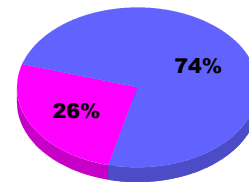

YTD Status Quo Clubs 2012-2013

Status Quo Clubs Compared to Status Quo Members

Legend: Status Quo Clubs (Cyan), Total Status Quo Members (Green)

MEMBERSHIP

Membership Results
2012-2013

Membership
2011-2012

Month	Net Memb Goal	Actual New Memb	Actual Dropped Memb	Gain/Loss of Memb	Gain/Loss of Memb
Jul/Aug/Sep		17	-13	4	-1
Totals		17	-13	4	-1

Membership Results 2012-2013

Goal, New, Dropped, Gain/Loss

Legend: Goal (Cyan), Actual (Green), Dropped (Yellow), Gain Loss (Magenta)

Comparison of Membership Gain/Loss

Current Year Compared to the Previous Year

Legend: Current Year (Cyan), Previous Year (Green)

Gender Comparison 2012-2013

Jul/Aug/Sep

Legend: Male (Blue), Female (Magenta)